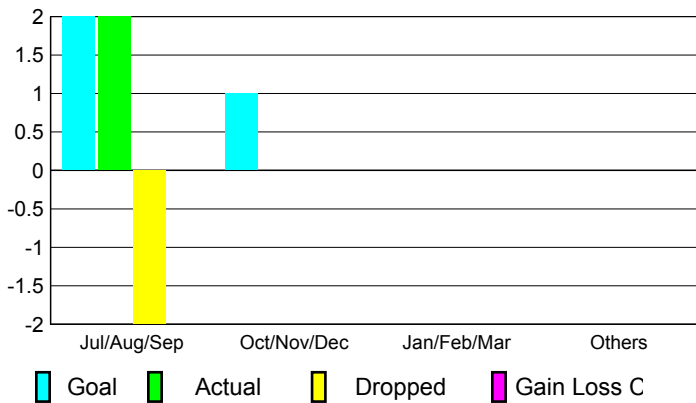

## CLUBS

Club Results  
2009-2010

Clubs  
2008-2009

Month	New Club Goal	Actual New Clubs	Actual Dropped Clubs	Gain/Loss of Clubs	Gain/Loss of Clubs
Jul/Aug/Sep	2	2	-2	0	0
Oct/Nov/Dec	1	0	0	0	0
Jan/Feb/Mar	0	0	0	0	0
Apr/May/June	0	0	0	0	0
<b>Totals</b>	<b>3</b>	<b>2</b>	<b>-2</b>	<b>0</b>	<b>0</b>

### Club Results 2009-2010

Goal, New, Dropped, Gain/Loss

### Comparison of Club Gain/Loss

Current Year Compared to the Previous Year