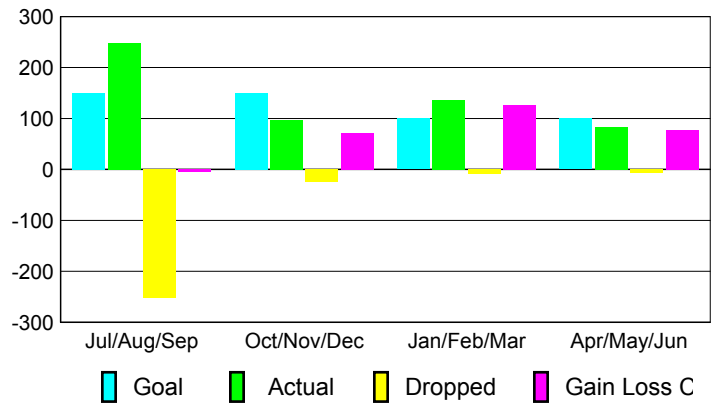

### YTD Status Quo Clubs 2009-2010

Status Quo Clubs Compared to Status Quo Members

## MEMBERSHIP

Membership Results  
2009-2010

Membership  
2008-2009

Month	Net Memb Goal	Actual New Memb	Actual Dropped Memb	Gain/Loss of Memb	Gain/Loss of Memb
Jul/Aug/Sep	150	248	-253	-5	-135
Oct/Nov/Dec	150	97	-25	72	26
Jan/Feb/Mar	100	136	-9	127	15
Apr/May/June	100	84	-7	77	-28
<b>Totals</b>	<b>500</b>	<b>565</b>	<b>-294</b>	<b>271</b>	<b>-122</b>

### Membership Results 2009-2010

Goal, New, Dropped, Gain/Loss

### Comparison of Membership Gain/Loss

Current Year Compared to the Previous Year