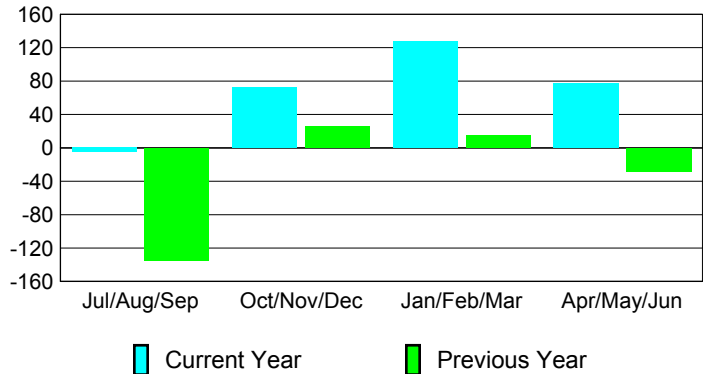

Gender Comparison 2009-2010

Male

Female