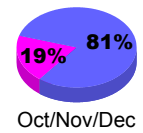

Gender Comparison 2009-2010